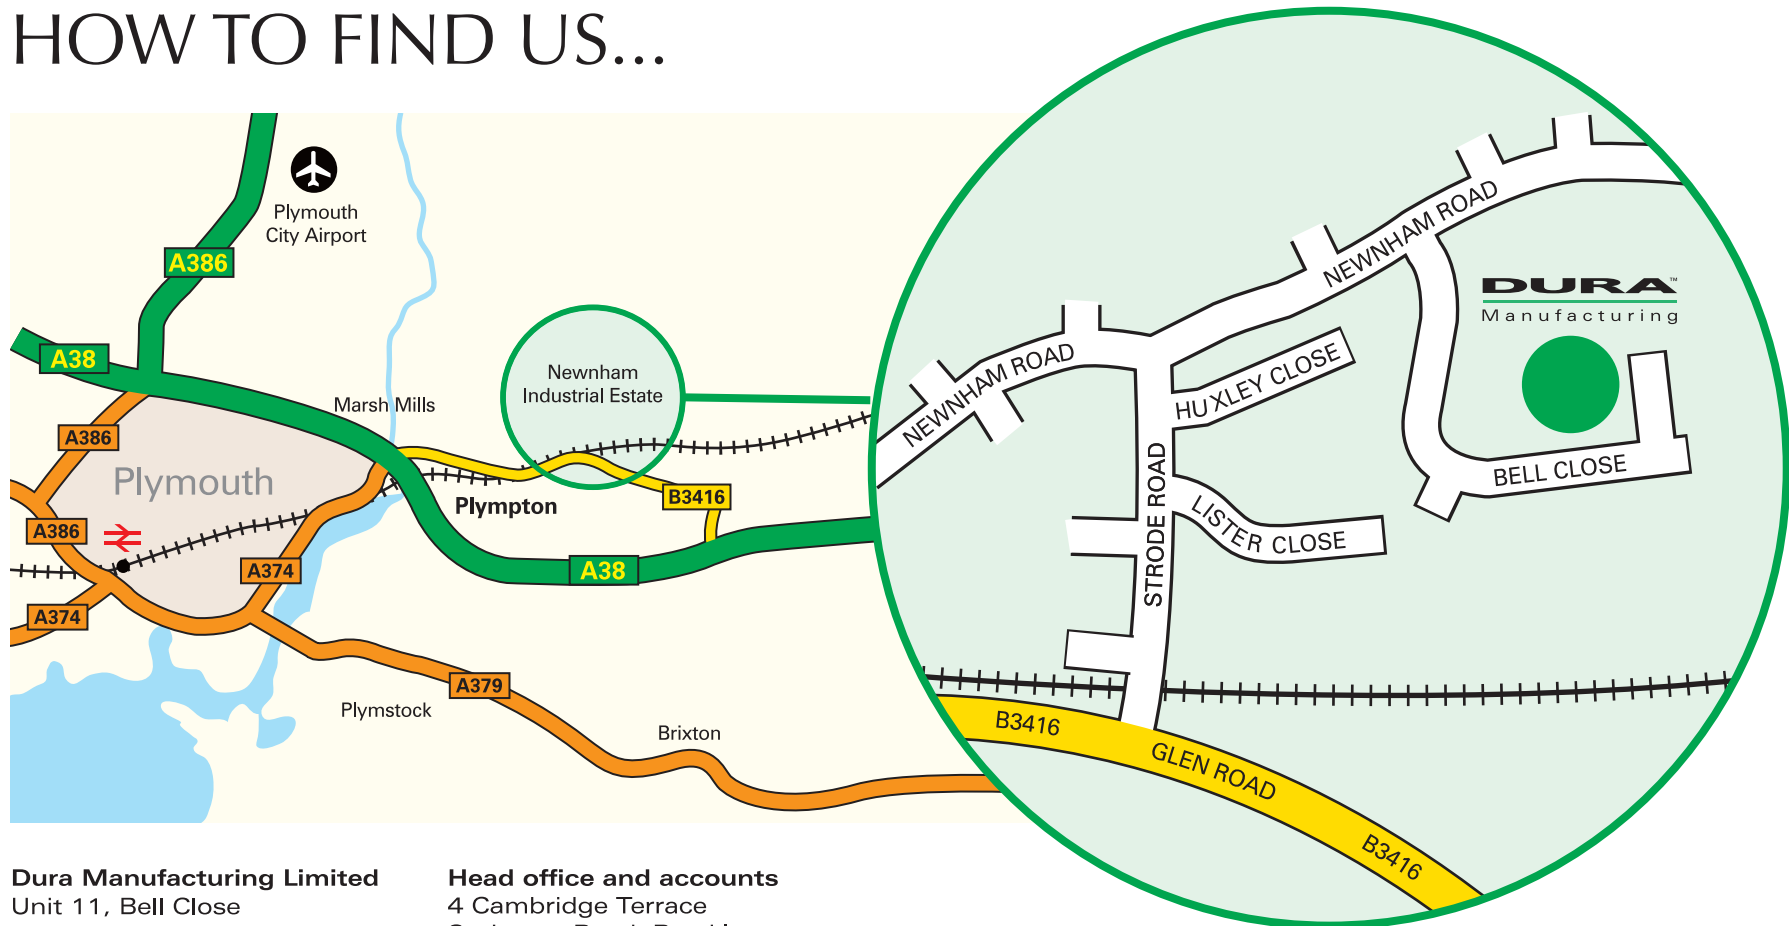

## HOW TO FIND US...

**Dura Manufacturing Limited**  
Unit 11, Bell Close  
Newnham Industrial Estate  
Plympton, Plymouth  
Devon PL7 4JH  
United Kingdom  
tel +44 (0) 1752 339464  
fax +44 (0) 1752 336003  
[www.dura.co.uk](http://www.dura.co.uk)  
[info@duramanufacturing.co.uk](mailto:info@duramanufacturing.co.uk)

**Head office and accounts**  
4 Cambridge Terrace  
St James Road, Brackley  
Northants NN13 7XY  
United Kingdom  
tel +44 (0) 1280 700563  
fax +44 (0) 1280 700444

*Dura Manufacturing Limited is a  
wholly-owned subsidiary of Dura Limited*